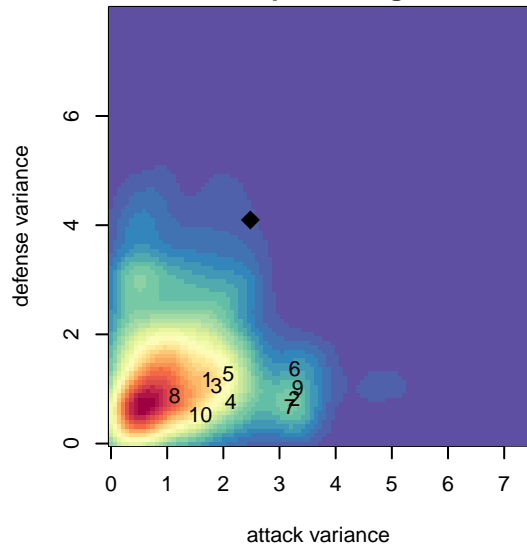

IEYSA Valor Black B00

Inland Empire YSA
 Cheney, WA
 B00 total strength=1268
 attack=9.81 defense=2.62
 fall league = PSPL Classic 1 U17
 notes= was XiFA 2018; Warn 2014;
 Button 2015

alt names used:
 IEYSA Valor SC B00 Black
 VALOR SC B00 BLACK

Venues played:
 2016 Spokane Cup U17
 2016 PSPL Classic 1 U17

**attack and defense variance (black dot)
relative to other teams
and top 10 in region**

**attack and defense rating
relative to others at age
and all opponents in last 13 months**