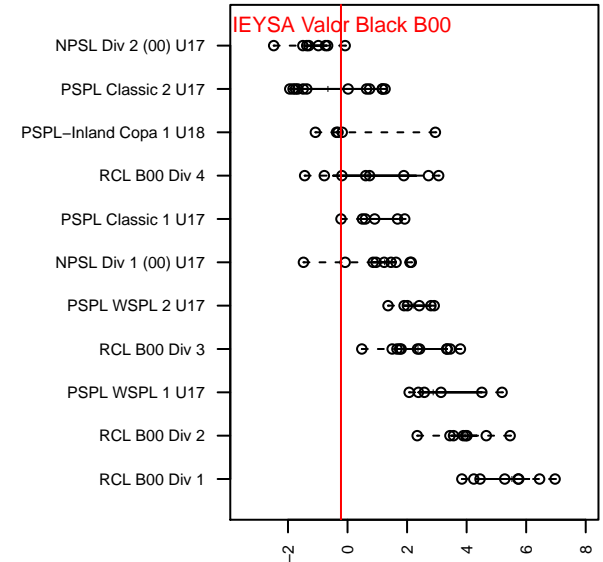

IEYSA Valor Black B00

Inland Empire YSA
 Cheney, WA
 B00 total strength=1268
 attack=9.81 defense=2.62
 fall league = PSPL Classic 1 U17
 notes= was XiFA 2018; Warn 2014;
 Button 2015

alt names used:
 IEYSA Valor SC B00 Black
 VALOR SC B00 BLACK

Venues played:
 2016 Spokane Cup U17
 2016 PSPL Classic 1 U17

**attack and defense variance (black dot)
relative to other teams
and top 10 in region**

**attack and defense rating
relative to others at age
and all opponents in last 13 months**