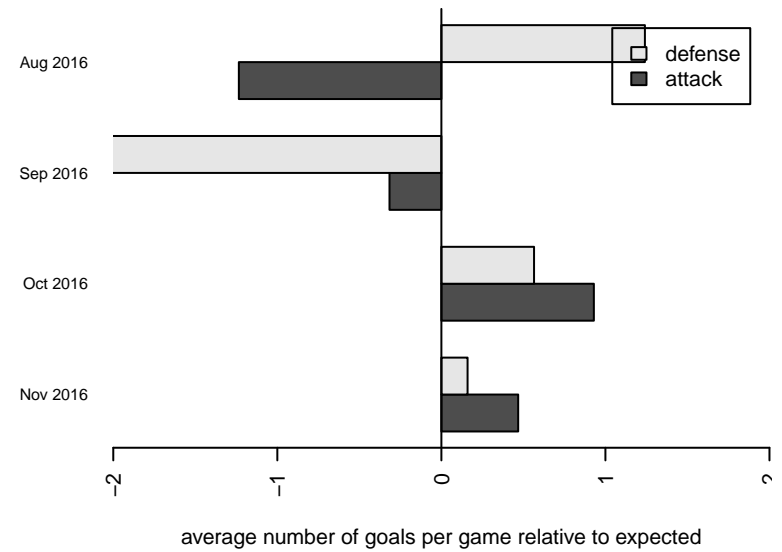

IEYSA Valor Black B00

Inland Empire YSA
 Cheney, WA
 B00 total strength=1268
 attack=9.81 defense=2.62
 fall league = PSPL Classic 1 U17
 notes= was XiFA 2018; Warn 2014;
 Button 2015

alt names used:
 IEYSA Valor SC B00 Black
 VALOR SC B00 BLACK

Venues played:
 2016 Spokane Cup U17
 2016 PSPL Classic 1 U17

**attack and defense variance (black dot)
relative to other teams
and top 10 in region**

**attack and defense rating
relative to others at age
and all opponents in last 13 months**

Performance relative to 13 month average

Performance relative to 13 month average

date	home		away		venue	pred.home	pred.away
2016-11-19	IEYSA Valor Black B00	3	Tynecastle FC B00	2	2016 PSPL Classic 1 U17	0.93	5.07
2016-11-13	IEYSA Valor Black B00	0	Wenatchee FC B00	2	2016 PSPL Classic 1 U17	1.50	2.37
2016-11-12	Wenatchee FC B00	4	IEYSA Valor Black B00	0	2016 PSPL Classic 1 U17	2.37	1.50
2016-11-05	Washington East SC B00	6	IEYSA Valor Black B00	4	2016 PSPL Classic 1 U17	4.82	1.19
2016-10-23	Central WA SA White B00	2	IEYSA Valor Black B00	2	2016 PSPL Classic 1 U17	3.66	1.75
2016-10-15	IEYSA Valor Black B00	3	Gala FC B00	2	2016 PSPL Classic 1 U17	1.27	3.22
2016-10-02	IEYSA Valor Black B00	2	Washington East SC B00	6	2016 PSPL Classic 1 U17	1.19	4.82
2016-09-25	Tynecastle FC B00	7	IEYSA Valor Black B00	1	2016 PSPL Classic 1 U17	5.07	0.93
2016-09-24	Gala FC B00	6	IEYSA Valor Black B00	2	2016 PSPL Classic 1 U17	3.22	1.27
2016-09-18	IEYSA Valor Black B00	0	Central WA SA White B00	5	2016 PSPL Classic 1 U17	1.75	3.66
2016-08-07	IEYSA Valor Black B00	0	Wenatchee Valley United Aquilitas B01	7	2016 Spokane Cup U17	0.49	10.88
2016-08-06	Washington East SC B00	4	IEYSA Valor Black B00	0	2016 Spokane Cup U17	4.82	1.19
2016-08-06	FC Spokane Babinski B00	2	IEYSA Valor Black B00	1	2016 Spokane Cup U17	1.02	3.03