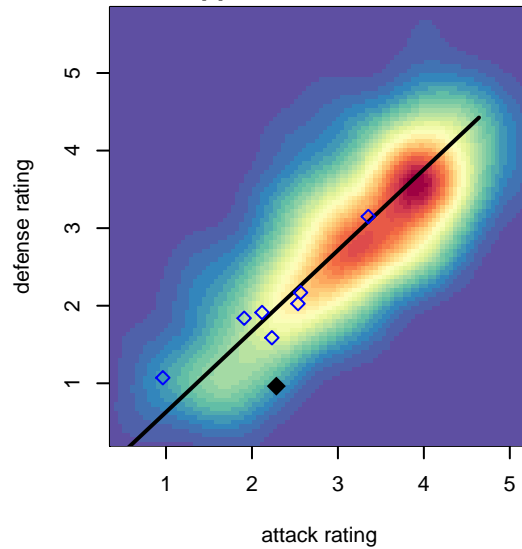

IEYSA Valor Black B00

Inland Empire YSA
 Cheney, WA
 B00 total strength=1268
 attack=9.81 defense=2.62
 fall league = PSPL Classic 1 U17
 notes= was XiFA 2018; Warn 2014;
 Button 2015

alt names used:
 IEYSA Valor SC B00 Black
 VALOR SC B00 BLACK

Venues played:
 2016 Spokane Cup U17
 2016 PSPL Classic 1 U17

**attack and defense variance (black dot)
relative to other teams
and top 10 in region**

**attack and defense rating
relative to others at age
and all opponents in last 13 months**