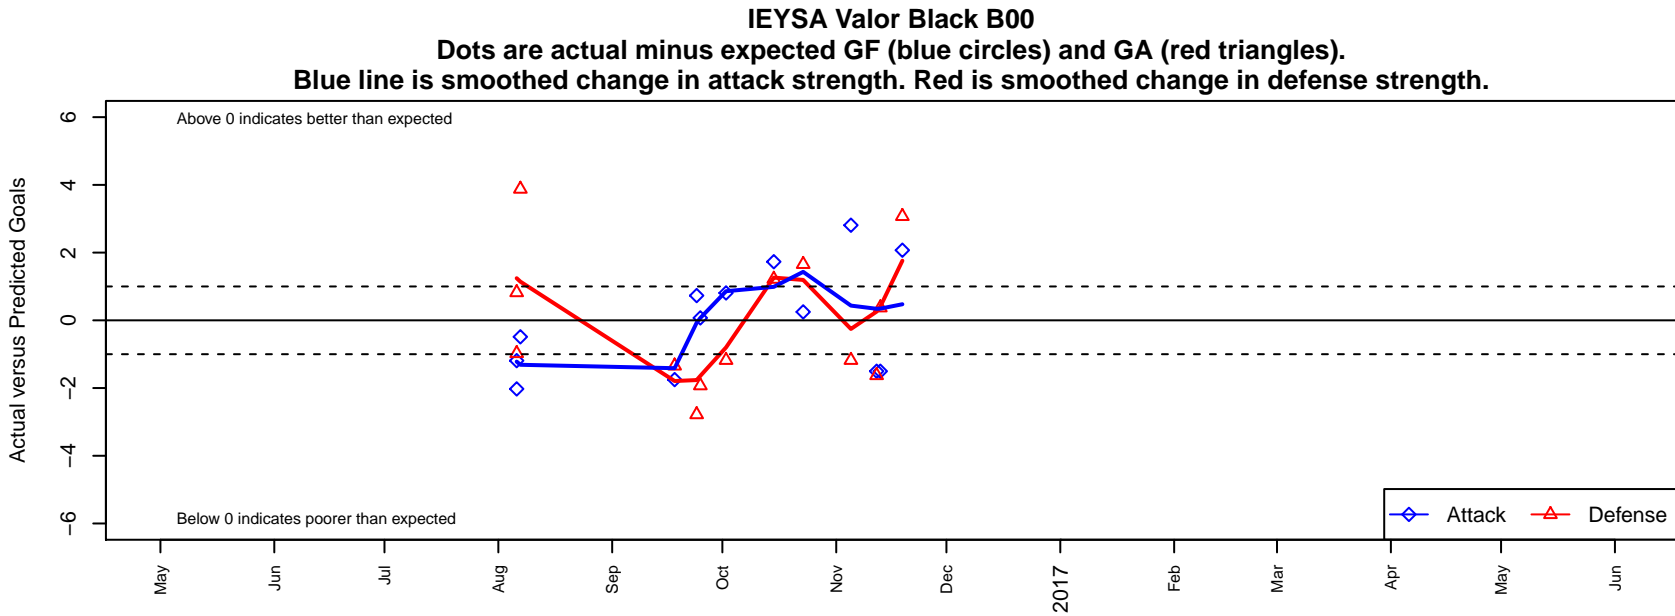

IEYSA Valor Black B00

Inland Empire YSA
 Cheney, WA
 B00 total strength=1268
 attack=9.81 defense=2.62
 fall league = PSPL Classic 1 U17
 notes= was XiFA 2018; Warn 2014;
 Button 2015

alt names used:
 IEYSA Valor SC B00 Black
 VALOR SC B00 BLACK

Venues played:
 2016 Spokane Cup U17
 2016 PSPL Classic 1 U17

**attack and defense variance (black dot)
relative to other teams
and top 10 in region**

**attack and defense rating
relative to others at age
and all opponents in last 13 months**